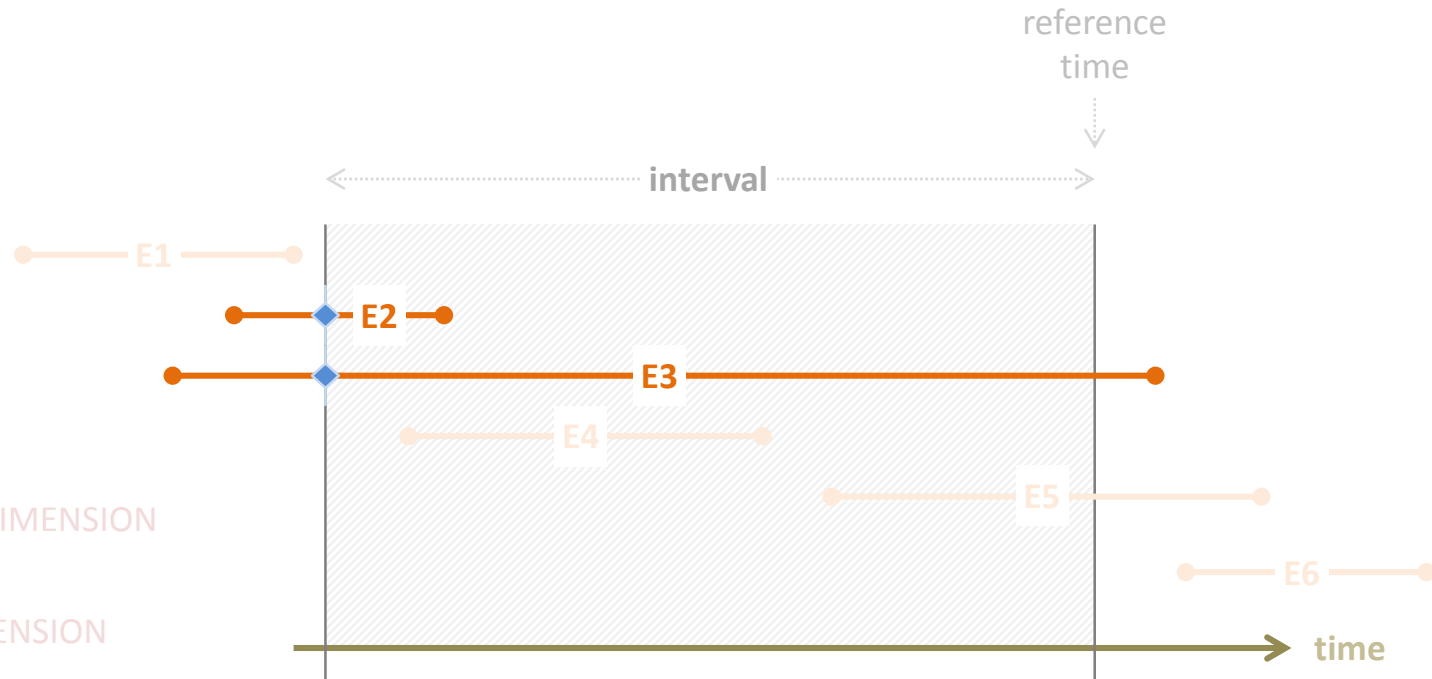

Time operators

3. TIME INTERESTS

Time operators

TIME INTEREST (On TIME JOIN: CURRENT AT BEGIN)

- AT DATA CREATION
- AT DATA DELETION
- AT DIMENSION BEGIN
- AT DIMENSION END
- AT YOUNGEST DATA IN DIMENSION
- AT OLDEST DATA IN DIMENSION
- INTERSECTION
- DATA INTERVAL UNTIL DIMENSION

Time operators

TIME INTEREST (On TIME JOIN: END DURING)

- AT DATA CREATION
- **AT DATA DELETION**
- AT DIMENSION BEGIN
- AT DIMENSION END
- AT YOUNGEST DATA IN DIMENSION
- AT OLDEST DATA IN DIMENSION
- INTERSECTION
- DATA INTERVAL UNTIL DIMENSION

Time operators

TIME INTEREST (On TIME JOIN: CURRENT AT BEGIN)

- AT DATA CREATION
- AT DATA DELETION
- **AT DIMENSION BEGIN**
- AT DIMENSION END
- AT YOUNGEST DATA IN DIMENSION
- AT OLDEST DATA IN DIMENSION
- INTERSECTION
- DATA INTERVAL UNTIL DIMENSION

Time operators

TIME INTEREST (On TIME JOIN: CURRENT AT END)

- AT DATA CREATION
- AT DATA DELETION
- AT DIMENSION BEGIN
- **AT DIMENSION END**
- AT YOUNGEST DATA IN DIMENSION
- AT OLDEST DATA IN DIMENSION
- INTERSECTION
- DATA INTERVAL UNTIL DIMENSION