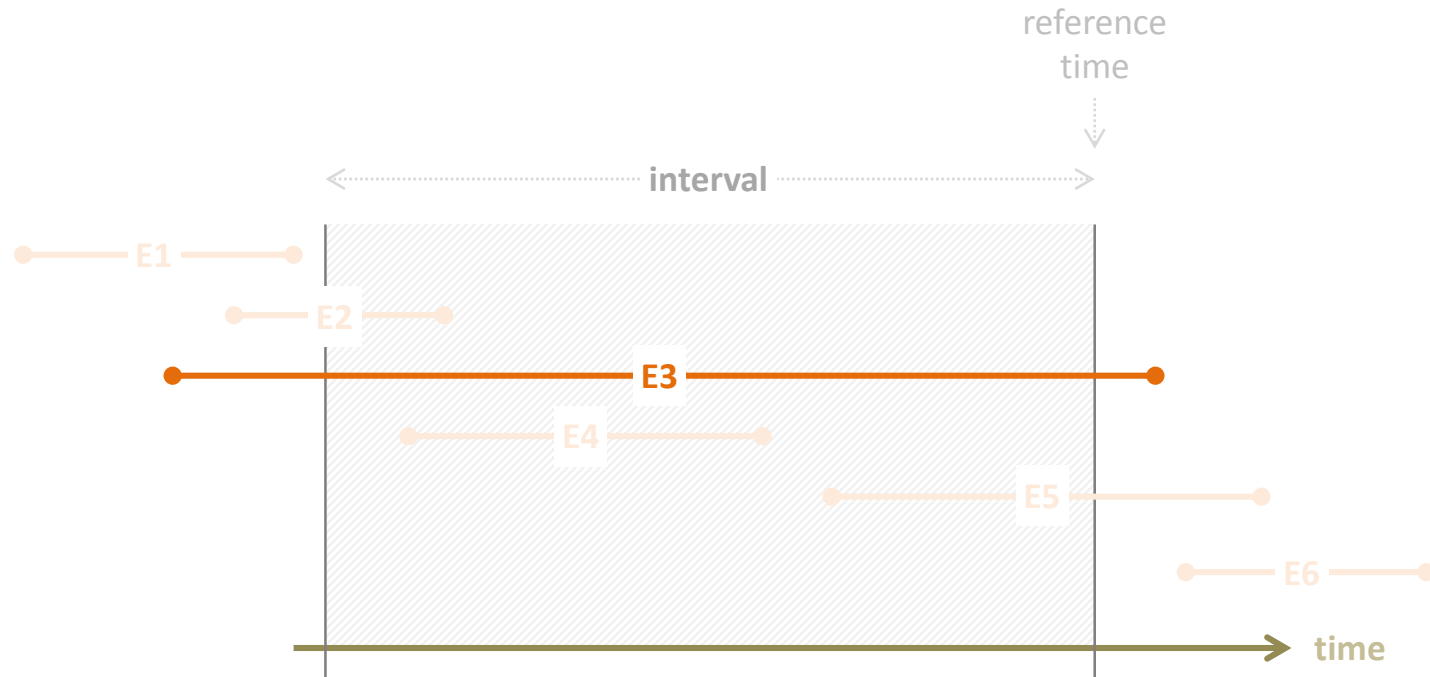

Time operators

TIME JOIN

- INTERSECT
- BEGIN DURING
- END DURING
- CURRENT AT BEGIN
- CURRENT AT END
- **INCLUDED IN**
- OVERLAPS

Time operators

TIME JOIN

- INTERSECT
- BEGIN DURING
- END DURING
- CURRENT AT BEGIN
- CURRENT AT END
- INCLUDED IN
- **OVERLAPS**

Time operators

3. TIME INTERESTS

Time operators

TIME INTEREST (On TIME JOIN: CURRENT AT BEGIN)

- AT DATA CREATION
- AT DATA DELETION
- AT DIMENSION BEGIN
- AT DIMENSION END
- AT YOUNGEST DATA IN DIMENSION
- AT OLDEST DATA IN DIMENSION
- INTERSECTION
- DATA INTERVAL UNTIL DIMENSION

Time operators

TIME INTEREST (On TIME JOIN: END DURING)

- AT DATA CREATION
- **AT DATA DELETION**
- AT DIMENSION BEGIN
- AT DIMENSION END
- AT YOUNGEST DATA IN DIMENSION
- AT OLDEST DATA IN DIMENSION
- INTERSECTION
- DATA INTERVAL UNTIL DIMENSION

Time operators

TIME INTEREST (On TIME JOIN: CURRENT AT BEGIN)

- AT DATA CREATION
- AT DATA DELETION
- **AT DIMENSION BEGIN**
- AT DIMENSION END
- AT YOUNGEST DATA IN DIMENSION
- AT OLDEST DATA IN DIMENSION
- INTERSECTION
- DATA INTERVAL UNTIL DIMENSION