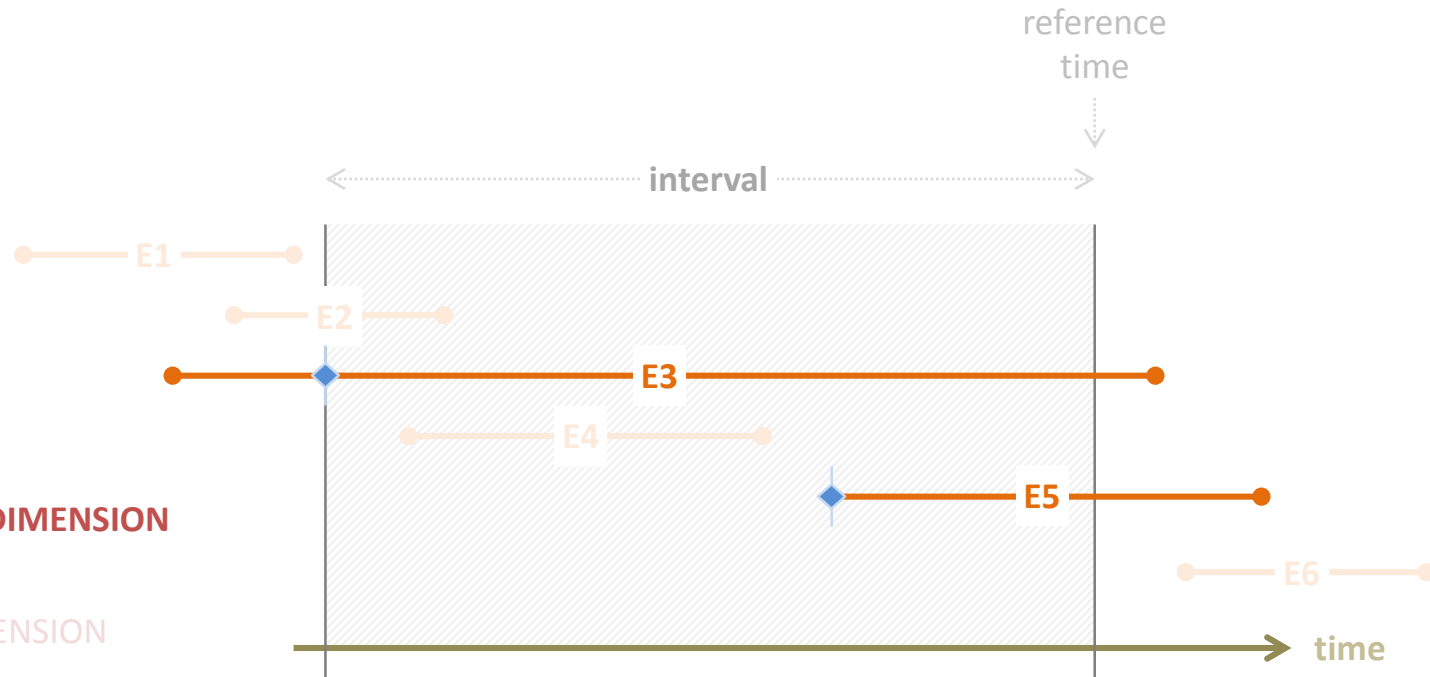

Time operators

TIME INTEREST (On TIME JOIN: CURRENT AT BEGIN)

- AT DATA CREATION
- AT DATA DELETION
- **AT DIMENSION BEGIN**
- AT DIMENSION END
- AT YOUNGEST DATA IN DIMENSION
- AT OLDEST DATA IN DIMENSION
- INTERSECTION
- DATA INTERVAL UNTIL DIMENSION

Time operators

TIME INTEREST (On TIME JOIN: CURRENT AT END)

- AT DATA CREATION
- AT DATA DELETION
- AT DIMENSION BEGIN
- **AT DIMENSION END**
- AT YOUNGEST DATA IN DIMENSION
- AT OLDEST DATA IN DIMENSION
- INTERSECTION
- DATA INTERVAL UNTIL DIMENSION

Time operators

TIME INTEREST (On TIME JOIN: CURRENT AT END)

- AT DATA CREATION
- AT DATA DELETION
- AT DIMENSION BEGIN
- AT DIMENSION END
- **AT YOUNGEST DATA IN DIMENSION**
- AT OLDEST DATA IN DIMENSION
- INTERSECTION
- DATA INTERVAL UNTIL DIMENSION

Time operators

TIME INTEREST (On TIME JOIN: CURRENT AT BEGIN)

- AT DATA CREATION
- AT DATA DELETION
- AT DIMENSION BEGIN
- AT DIMENSION END
- AT YOUNGEST DATA IN DIMENSION
- **AT OLDEST DATA IN DIMENSION**
- INTERSECTION
- DATA INTERVAL UNTIL DIMENSION