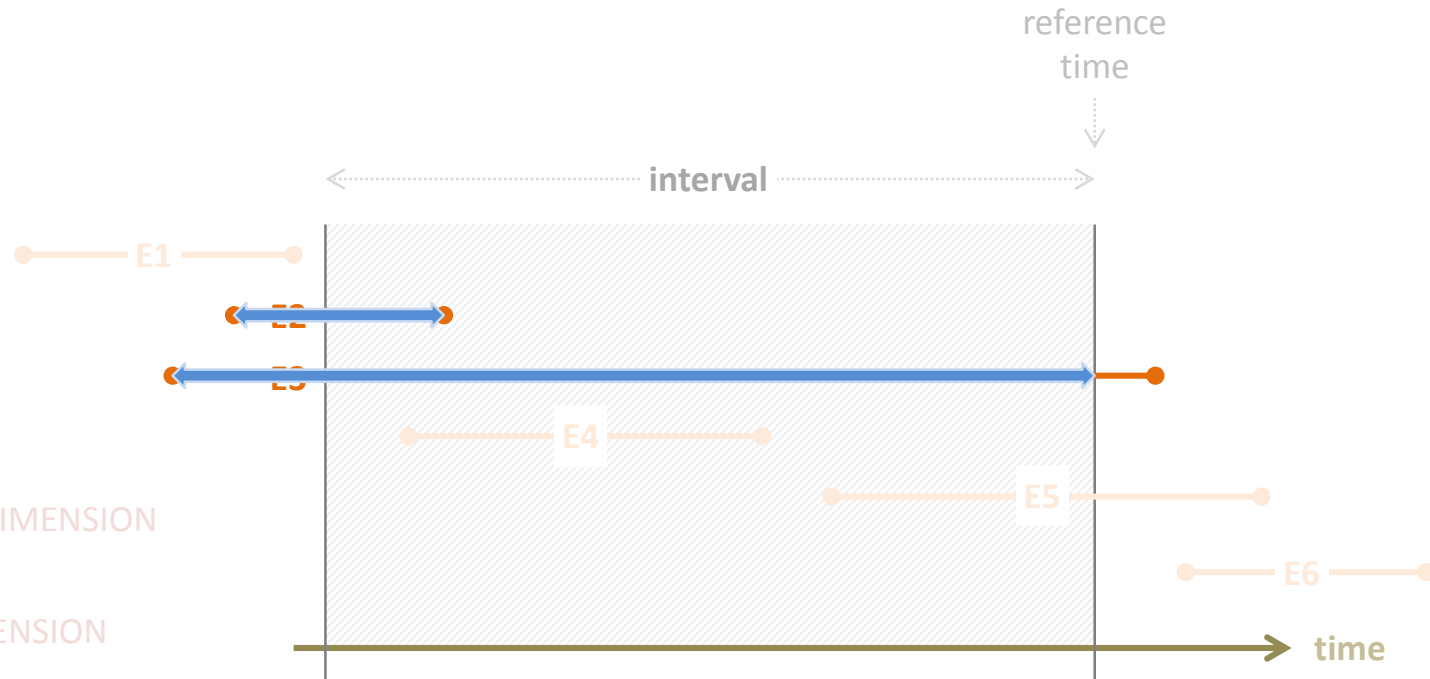

Time operators

TIME INTEREST (On TIME JOIN: CURRENT AT BEGIN)

- AT DATA CREATION
- AT DATA DELETION
- AT DIMENSION BEGIN
- AT DIMENSION END
- AT YOUNGEST DATA IN DIMENSION
- **AT OLDEST DATA IN DIMENSION**
- INTERSECTION
- DATA INTERVAL UNTIL DIMENSION

Time operators

TIME INTEREST (On TIME JOIN: CURRENT AT BEGIN)

- AT DATA CREATION
- AT DATA DELETION
- AT DIMENSION BEGIN
- AT DIMENSION END
- AT YOUNGEST DATA IN DIMENSION
- AT OLDEST DATA IN DIMENSION
- **INTERSECTION**
- DATA INTERVAL UNTIL DIMENSION

Time operators

TIME INTEREST

- AT DATA CREATION
- AT DATA DELETION
- AT DIMENSION BEGIN
- AT DIMENSION END
- AT YOUNGEST DATA IN DIMENSION
- AT OLDEST DATA IN DIMENSION
- INTERSECTION
- **DATA INTERVAL UNTIL DIMENSION**

(On TIME JOIN: CURRENT AT BEGIN)

Time operators

4. COMPATIBILITY TABLE

Time operators

TIME JOIN \ TIME INTEREST	INTERSECT	OVERLAPS	INCLUDED IN	BEGIN DURING	END DURING	CURRENT AT BEGIN	CURRENT AT END
AT DATA CREATION	⚠	⚠	✓	✓	⚠	⚠	⚠
AT DATA DELETION	⚠	⚠	✓	⚠	★	⚠	⚠
AT DIMENSION BEGIN	✗	✓	✗	✗	✗	★	✗
AT DIMENSION END	✗	✓	✗	✗	✗	✗	★
AT YOUNGEST DATA IN DIMENSION	✓	✓	✓	✓	✓	✓	✓
AT OLDEST DATA IN DIMENSION	✓	✓	✓	✓	✓	✓	✓
INTERSECTION	★	★	★	✓	✓	✓	✓
DATA INTERVAL UNTIL DIMENSION	⚠	⚠	✓	✓	⚠	⚠	⚠