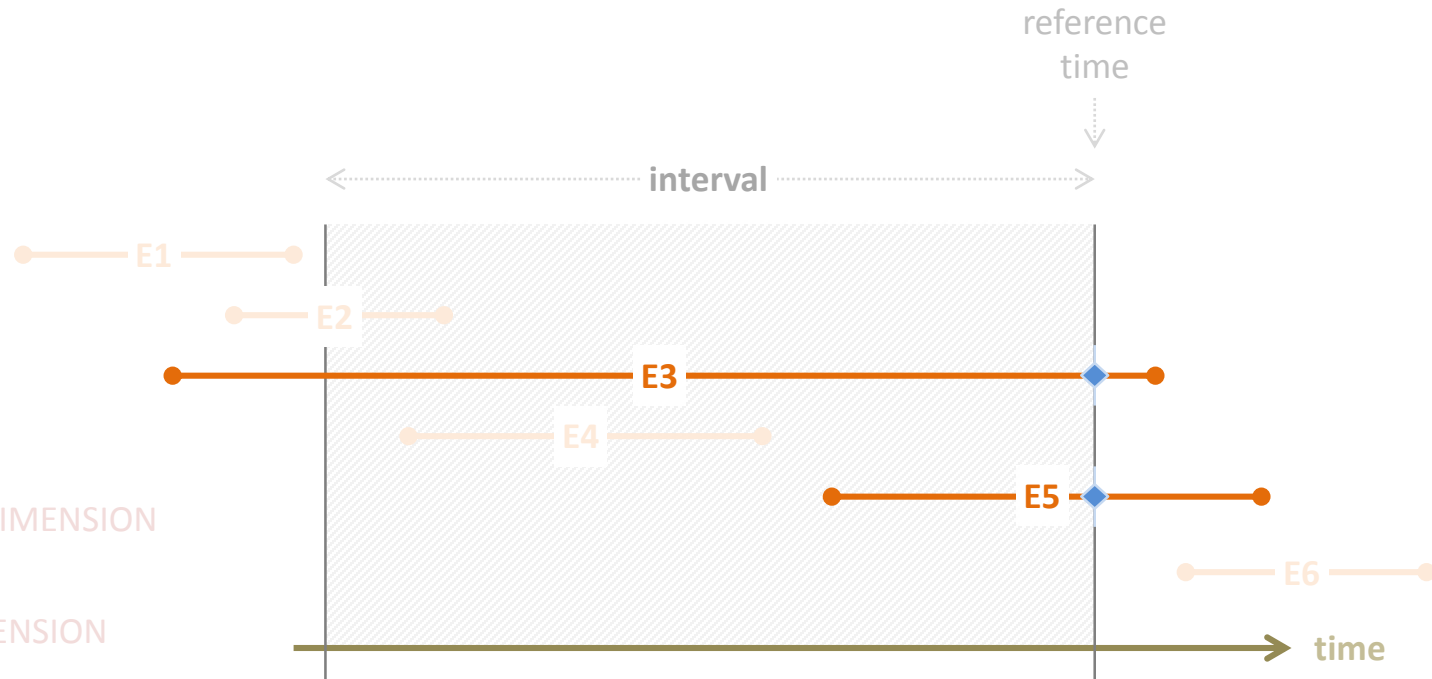

Time operators

TIME INTEREST (On TIME JOIN: END DURING)

- AT DATA CREATION
- **AT DATA DELETION**
- AT DIMENSION BEGIN
- AT DIMENSION END
- AT YOUNGEST DATA IN DIMENSION
- AT OLDEST DATA IN DIMENSION
- INTERSECTION
- DATA INTERVAL UNTIL DIMENSION

Time operators

TIME INTEREST (On TIME JOIN: CURRENT AT BEGIN)

- AT DATA CREATION
- AT DATA DELETION
- **AT DIMENSION BEGIN**
- AT DIMENSION END
- AT YOUNGEST DATA IN DIMENSION
- AT OLDEST DATA IN DIMENSION
- INTERSECTION
- DATA INTERVAL UNTIL DIMENSION

Time operators

TIME INTEREST (On TIME JOIN: CURRENT AT END)

- AT DATA CREATION
- AT DATA DELETION
- AT DIMENSION BEGIN
- **AT DIMENSION END**
- AT YOUNGEST DATA IN DIMENSION
- AT OLDEST DATA IN DIMENSION
- INTERSECTION
- DATA INTERVAL UNTIL DIMENSION

Time operators

TIME INTEREST (On TIME JOIN: CURRENT AT END)

- AT DATA CREATION
- AT DATA DELETION
- AT DIMENSION BEGIN
- AT DIMENSION END
- **AT YOUNGEST DATA IN DIMENSION**
- AT OLDEST DATA IN DIMENSION
- INTERSECTION
- DATA INTERVAL UNTIL DIMENSION