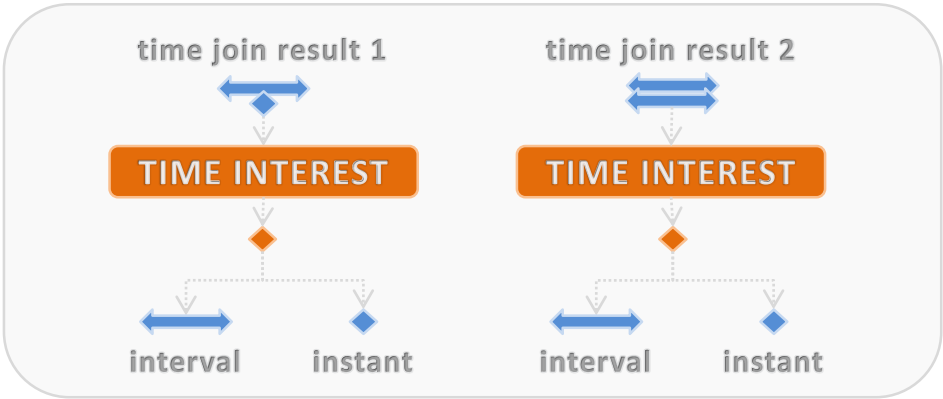

DECISION INSIGHT

Time Operators

Time operators

1. TIME MODEL

Time operators

Time operators

Time operators

2. TIME JOINS

Time operators

TIME INTEREST (On TIME JOIN: CURRENT AT BEGIN)

- AT DATA CREATION
- AT DATA DELETION
- AT DIMENSION BEGIN
- AT DIMENSION END
- AT YOUNGEST DATA IN DIMENSION
- AT OLDEST DATA IN DIMENSION
- **INTERSECTION**
- DATA INTERVAL UNTIL DIMENSION

Time operators

TIME INTEREST

- AT DATA CREATION
- AT DATA DELETION
- AT DIMENSION BEGIN
- AT DIMENSION END
- AT YOUNGEST DATA IN DIMENSION
- AT OLDEST DATA IN DIMENSION
- INTERSECTION
- **DATA INTERVAL UNTIL DIMENSION**