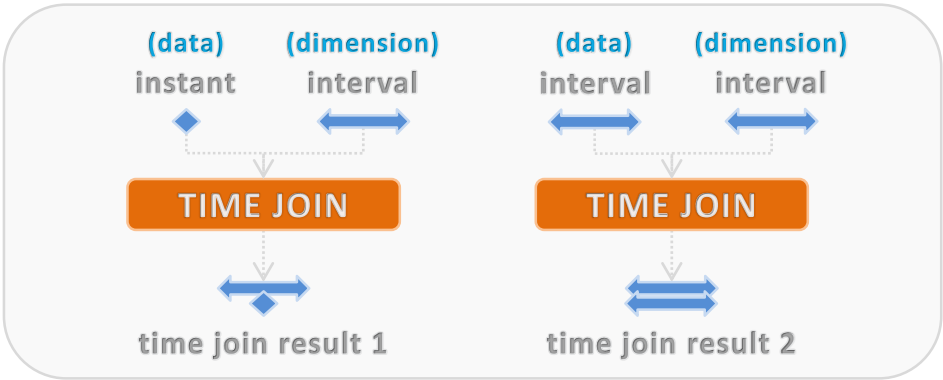

DECISION INSIGHT

Time Operators

Time operators

1. TIME MODEL

Time operators

Time operators

Time operators

2. TIME JOINS

Time operators

TIME JOIN

- INTERSECT

- BEGIN DURING

- END DURING

- CURRENT AT BEGIN

- CURRENT AT END

- INCLUDED IN

Time operators

TIME INTEREST (On TIME JOIN: CURRENT AT BEGIN)

- AT DATA CREATION
- AT DATA DELETION
- AT DIMENSION BEGIN
- AT DIMENSION END
- AT YOUNGEST DATA IN DIMENSION
- AT OLDEST DATA IN DIMENSION
- **INTERSECTION**
- DATA INTERVAL UNTIL DIMENSION

Time operators

TIME INTEREST

- AT DATA CREATION
- AT DATA DELETION
- AT DIMENSION BEGIN
- AT DIMENSION END
- AT YOUNGEST DATA IN DIMENSION
- AT OLDEST DATA IN DIMENSION
- INTERSECTION
- **DATA INTERVAL UNTIL DIMENSION**