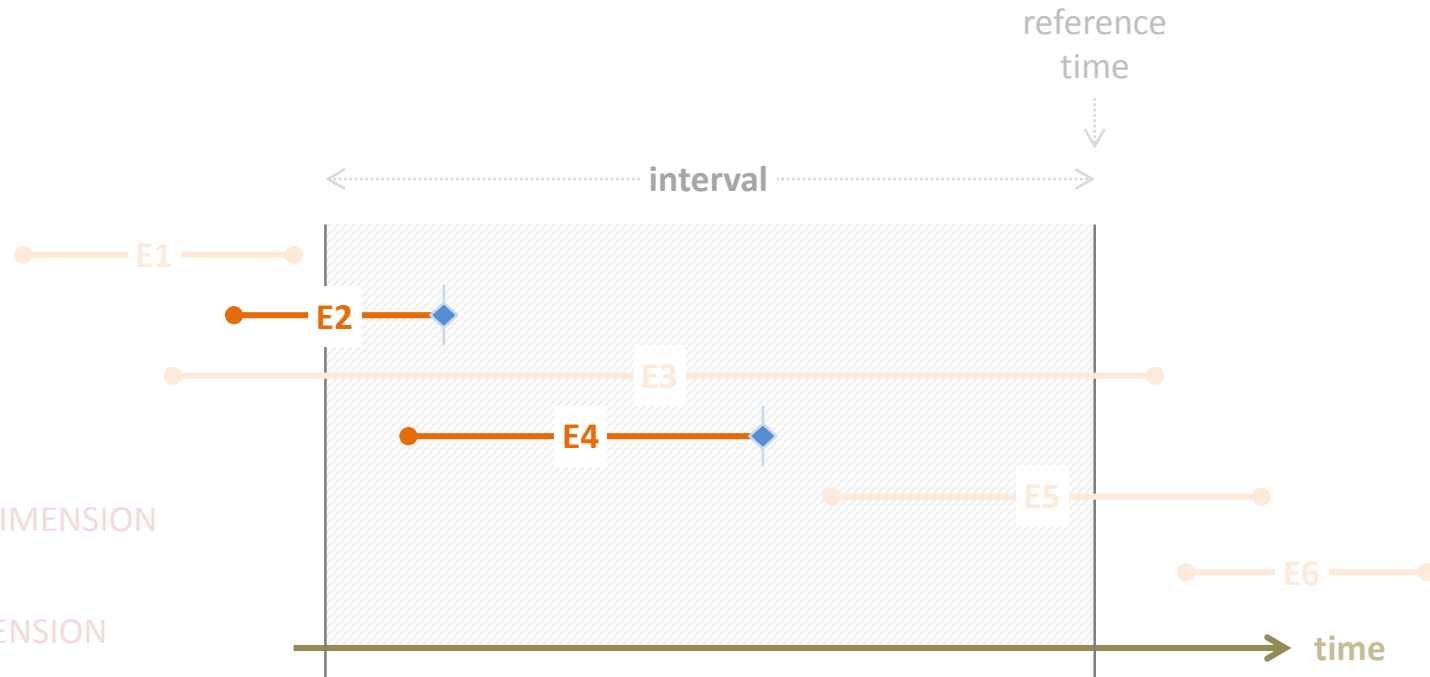

Time operators

3. TIME INTERESTS

Time operators

TIME INTEREST (On TIME JOIN: CURRENT AT BEGIN)

- AT DATA CREATION
- AT DATA DELETION
- AT DIMENSION BEGIN
- AT DIMENSION END
- AT YOUNGEST DATA IN DIMENSION
- AT OLDEST DATA IN DIMENSION
- INTERSECTION
- DATA INTERVAL UNTIL DIMENSION

Time operators

TIME INTEREST (On TIME JOIN: END DURING)

- AT DATA CREATION
- **AT DATA DELETION**
- AT DIMENSION BEGIN
- AT DIMENSION END
- AT YOUNGEST DATA IN DIMENSION
- AT OLDEST DATA IN DIMENSION
- INTERSECTION
- DATA INTERVAL UNTIL DIMENSION

Time operators

TIME INTEREST (On TIME JOIN: CURRENT AT BEGIN)

- AT DATA CREATION
- AT DATA DELETION
- **AT DIMENSION BEGIN**
- AT DIMENSION END
- AT YOUNGEST DATA IN DIMENSION
- AT OLDEST DATA IN DIMENSION
- INTERSECTION
- DATA INTERVAL UNTIL DIMENSION

Time operators

TIME INTEREST (On TIME JOIN: CURRENT AT END)

- AT DATA CREATION
- AT DATA DELETION
- AT DIMENSION BEGIN
- **AT DIMENSION END**
- AT YOUNGEST DATA IN DIMENSION
- AT OLDEST DATA IN DIMENSION
- INTERSECTION
- DATA INTERVAL UNTIL DIMENSION