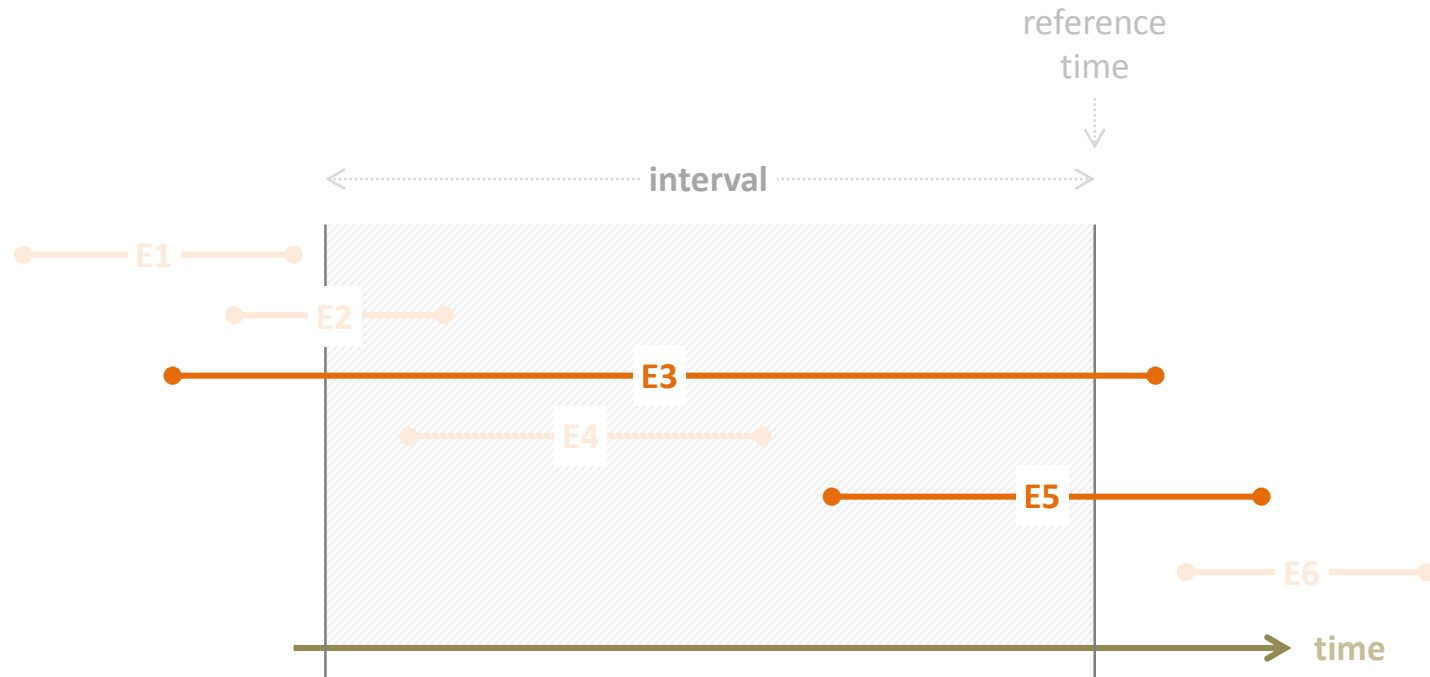

Time operators

TIME JOIN

- INTERSECT
- BEGIN DURING
- END DURING
- **CURRENT AT BEGIN**
- CURRENT AT END
- INCLUDED IN
- OVERLAPS

Time operators

TIME JOIN

- INTERSECT
- BEGIN DURING
- END DURING
- CURRENT AT BEGIN
- **CURRENT AT END**
- INCLUDED IN
- OVERLAPS

Time operators

TIME JOIN

- INTERSECT
- BEGIN DURING
- END DURING
- CURRENT AT BEGIN
- CURRENT AT END
- **INCLUDED IN**
- OVERLAPS

Time operators

TIME JOIN

- INTERSECT
- BEGIN DURING
- END DURING
- CURRENT AT BEGIN
- CURRENT AT END
- INCLUDED IN
- **OVERLAPS**

Time operators

3. TIME INTERESTS

Time operators

TIME INTEREST (On TIME JOIN: CURRENT AT BEGIN)

- AT DATA CREATION
- AT DATA DELETION
- AT DIMENSION BEGIN
- AT DIMENSION END
- AT YOUNGEST DATA IN DIMENSION
- AT OLDEST DATA IN DIMENSION
- INTERSECTION
- DATA INTERVAL UNTIL DIMENSION

Time operators

TIME INTEREST (On TIME JOIN: END DURING)

- AT DATA CREATION
- **AT DATA DELETION**
- AT DIMENSION BEGIN
- AT DIMENSION END
- AT YOUNGEST DATA IN DIMENSION
- AT OLDEST DATA IN DIMENSION
- INTERSECTION
- DATA INTERVAL UNTIL DIMENSION