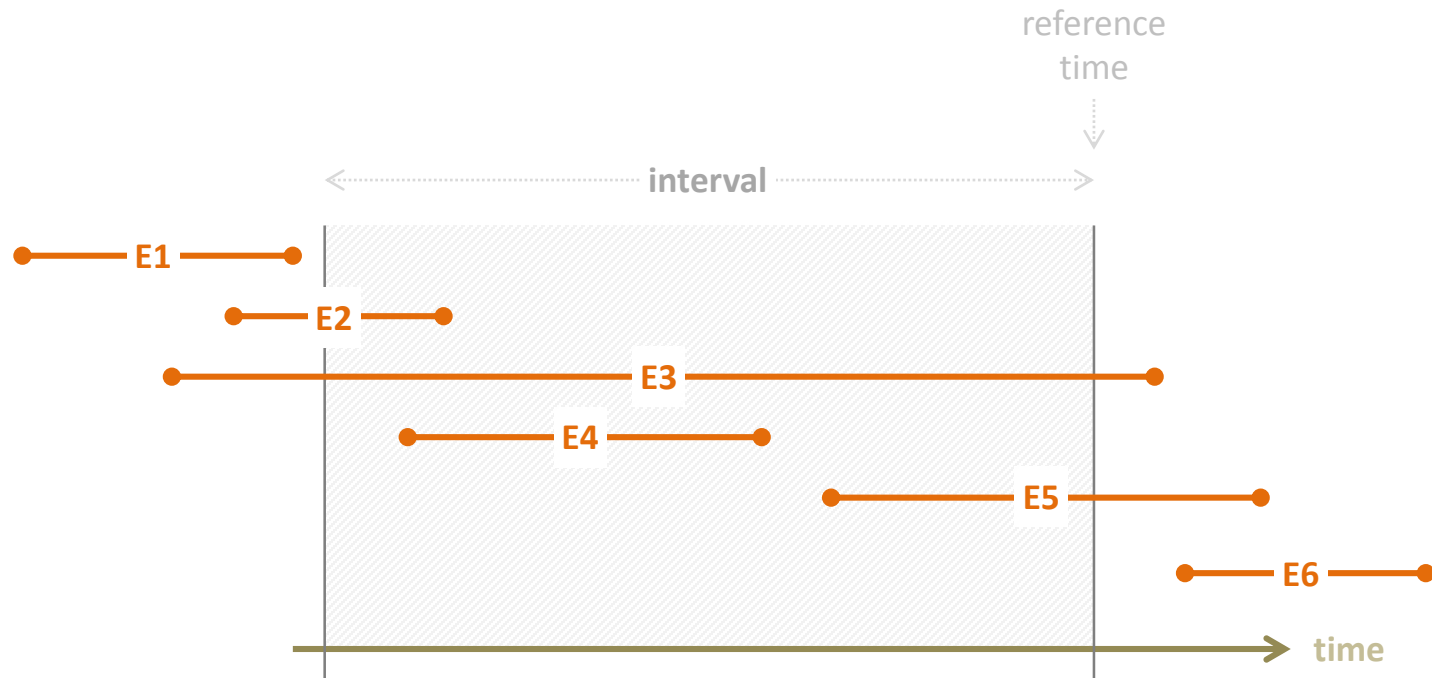

Time operators