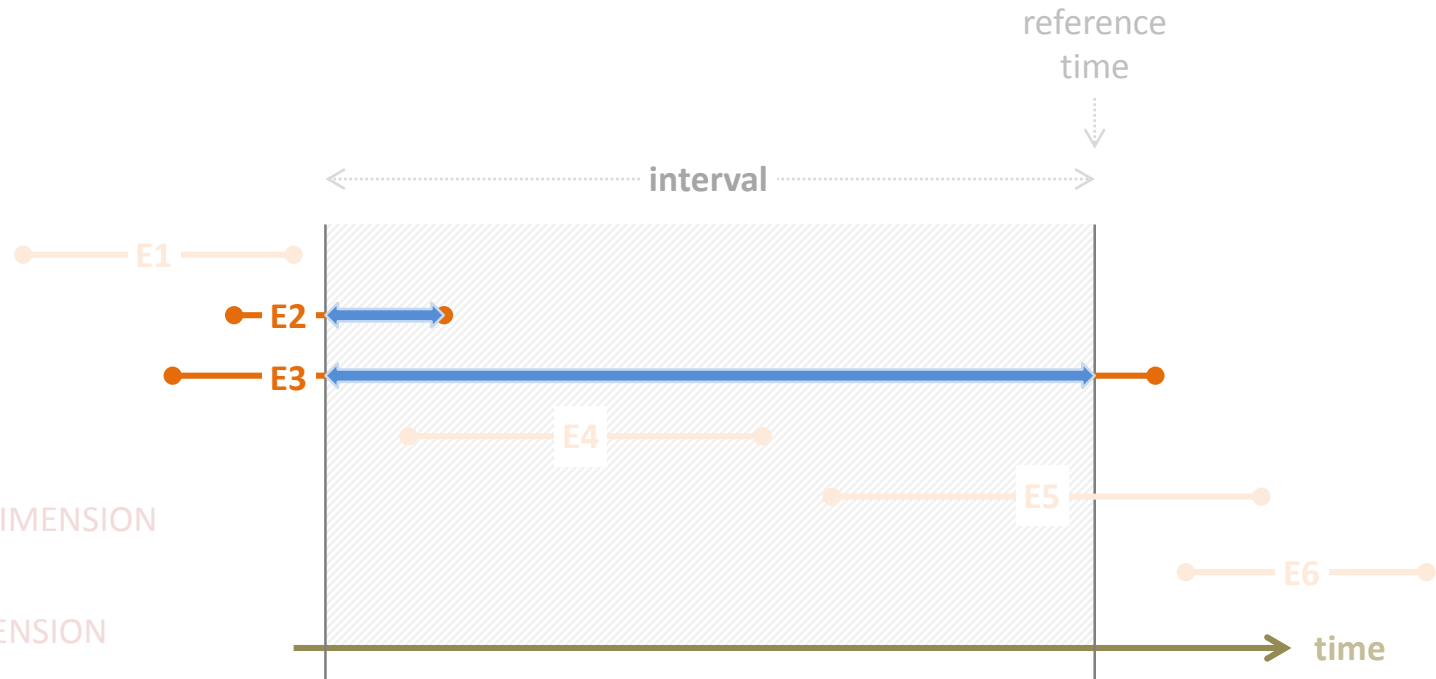

Time operators

TIME INTEREST (On TIME JOIN: CURRENT AT END)

- AT DATA CREATION
- AT DATA DELETION
- AT DIMENSION BEGIN
- AT DIMENSION END
- **AT YOUNGEST DATA IN DIMENSION**
- AT OLDEST DATA IN DIMENSION
- INTERSECTION
- DATA INTERVAL UNTIL DIMENSION

Time operators

TIME INTEREST (On TIME JOIN: CURRENT AT BEGIN)

- AT DATA CREATION
- AT DATA DELETION
- AT DIMENSION BEGIN
- AT DIMENSION END
- AT YOUNGEST DATA IN DIMENSION
- **AT OLDEST DATA IN DIMENSION**
- INTERSECTION
- DATA INTERVAL UNTIL DIMENSION

Time operators

TIME INTEREST (On TIME JOIN: CURRENT AT BEGIN)

- AT DATA CREATION
- AT DATA DELETION
- AT DIMENSION BEGIN
- AT DIMENSION END
- AT YOUNGEST DATA IN DIMENSION
- AT OLDEST DATA IN DIMENSION
- **INTERSECTION**
- DATA INTERVAL UNTIL DIMENSION

Time operators

TIME INTEREST

- AT DATA CREATION
- AT DATA DELETION
- AT DIMENSION BEGIN
- AT DIMENSION END
- AT YOUNGEST DATA IN DIMENSION
- AT OLDEST DATA IN DIMENSION
- INTERSECTION
- **DATA INTERVAL UNTIL DIMENSION**