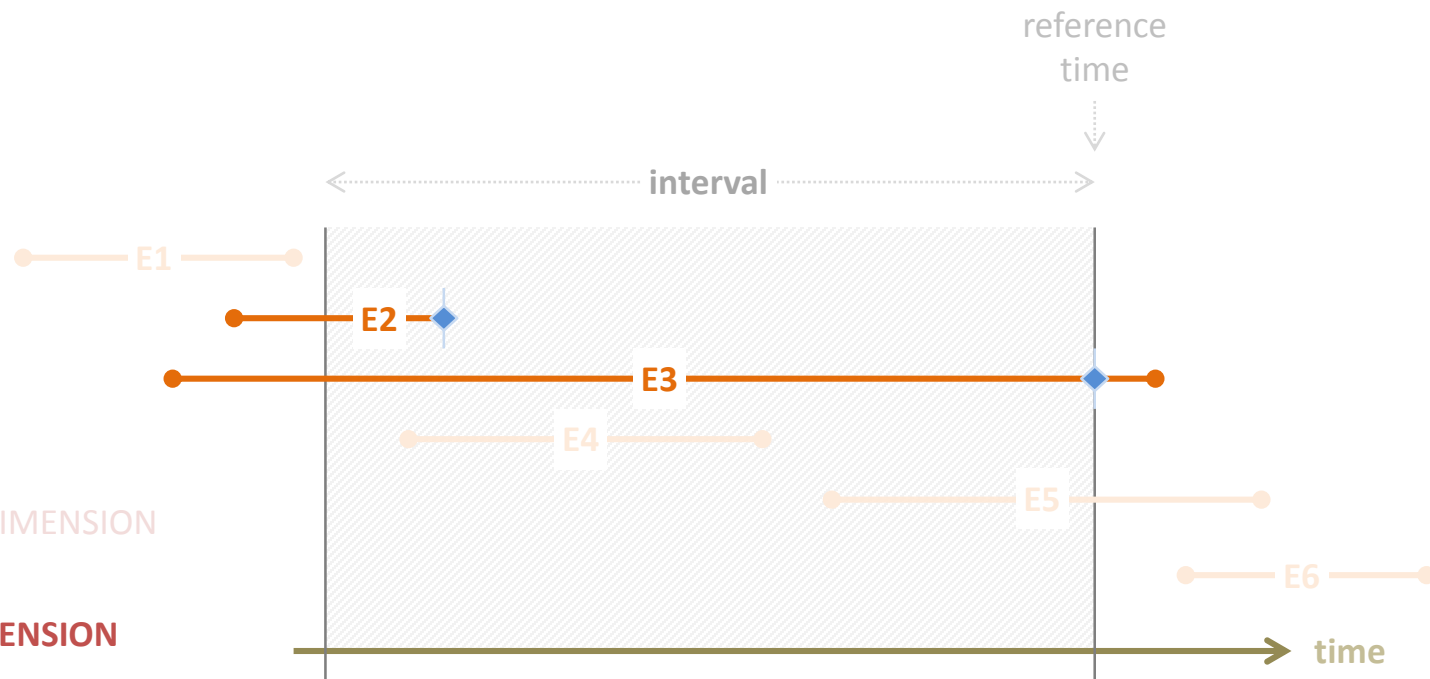

Time operators

TIME INTEREST (On TIME JOIN: CURRENT AT END)

- AT DATA CREATION
- AT DATA DELETION
- AT DIMENSION BEGIN
- **AT DIMENSION END**
- AT YOUNGEST DATA IN DIMENSION
- AT OLDEST DATA IN DIMENSION
- INTERSECTION
- DATA INTERVAL UNTIL DIMENSION

Time operators

TIME INTEREST (On TIME JOIN: CURRENT AT END)

- AT DATA CREATION
- AT DATA DELETION
- AT DIMENSION BEGIN
- AT DIMENSION END
- **AT YOUNGEST DATA IN DIMENSION**
- AT OLDEST DATA IN DIMENSION
- INTERSECTION
- DATA INTERVAL UNTIL DIMENSION

Time operators

TIME INTEREST (On TIME JOIN: CURRENT AT BEGIN)

- AT DATA CREATION
- AT DATA DELETION
- AT DIMENSION BEGIN
- AT DIMENSION END
- AT YOUNGEST DATA IN DIMENSION
- **AT OLDEST DATA IN DIMENSION**
- INTERSECTION
- DATA INTERVAL UNTIL DIMENSION

Time operators

TIME INTEREST (On TIME JOIN: CURRENT AT BEGIN)

- AT DATA CREATION
- AT DATA DELETION
- AT DIMENSION BEGIN
- AT DIMENSION END
- AT YOUNGEST DATA IN DIMENSION
- AT OLDEST DATA IN DIMENSION
- **INTERSECTION**
- DATA INTERVAL UNTIL DIMENSION