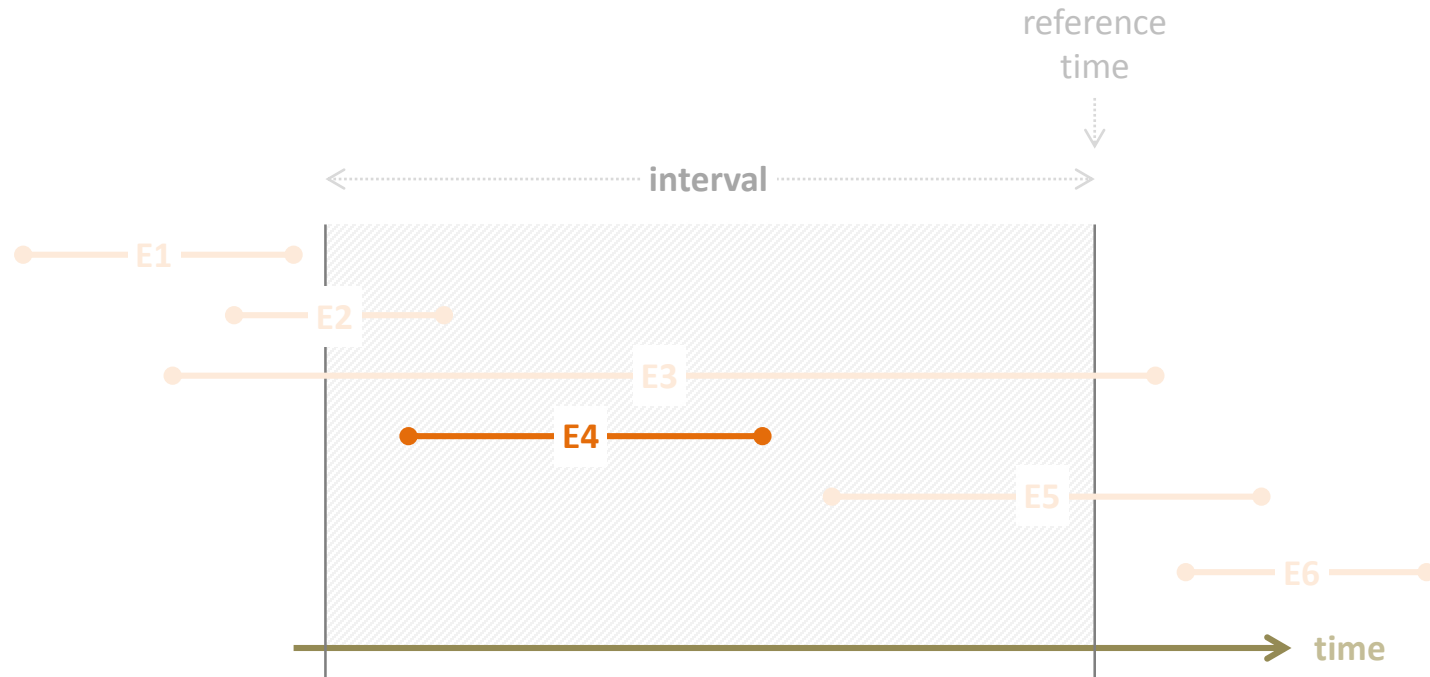

Time operators

TIME JOIN

- INTERSECT
- BEGIN DURING
- END DURING
- **CURRENT AT BEGIN**
- CURRENT AT END
- INCLUDED IN
- OVERLAPS

Time operators

TIME JOIN

- INTERSECT
- BEGIN DURING
- END DURING
- CURRENT AT BEGIN
- **CURRENT AT END**
- INCLUDED IN
- OVERLAPS

Time operators

TIME JOIN

- INTERSECT
- BEGIN DURING
- END DURING
- CURRENT AT BEGIN
- CURRENT AT END
- **INCLUDED IN**
- OVERLAPS

Time operators

TIME JOIN

- INTERSECT
- BEGIN DURING
- END DURING
- CURRENT AT BEGIN
- CURRENT AT END
- INCLUDED IN
- **OVERLAPS**

Time operators

3. TIME INTERESTS

Time operators

TIME INTEREST (On TIME JOIN: CURRENT AT BEGIN)

- AT DATA CREATION
- AT DATA DELETION
- AT DIMENSION BEGIN
- AT DIMENSION END
- AT YOUNGEST DATA IN DIMENSION
- AT OLDEST DATA IN DIMENSION
- INTERSECTION
- DATA INTERVAL UNTIL DIMENSION

Time operators

TIME INTEREST (On TIME JOIN: END DURING)

- AT DATA CREATION
- **AT DATA DELETION**
- AT DIMENSION BEGIN
- AT DIMENSION END
- AT YOUNGEST DATA IN DIMENSION
- AT OLDEST DATA IN DIMENSION
- INTERSECTION
- DATA INTERVAL UNTIL DIMENSION