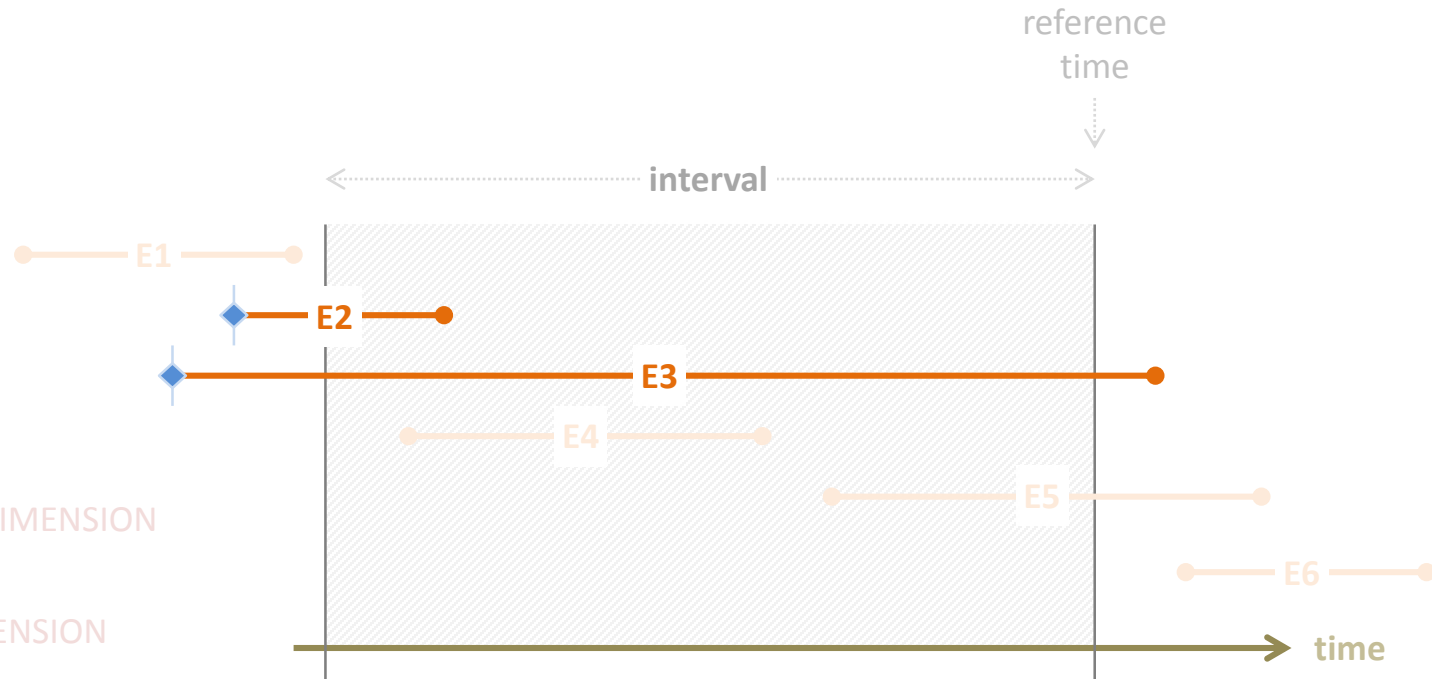

Time operators

TIME JOIN

- INTERSECT
- BEGIN DURING
- END DURING
- CURRENT AT BEGIN
- CURRENT AT END
- **INCLUDED IN**
- OVERLAPS

Time operators

TIME JOIN

- INTERSECT
- BEGIN DURING
- END DURING
- CURRENT AT BEGIN
- CURRENT AT END
- INCLUDED IN
- **OVERLAPS**

Time operators

3. TIME INTERESTS

Time operators

TIME INTEREST (On TIME JOIN: CURRENT AT BEGIN)

- AT DATA CREATION
- AT DATA DELETION
- AT DIMENSION BEGIN
- AT DIMENSION END
- AT YOUNGEST DATA IN DIMENSION
- AT OLDEST DATA IN DIMENSION
- INTERSECTION
- DATA INTERVAL UNTIL DIMENSION

Time operators

TIME INTEREST (On TIME JOIN: END DURING)

- AT DATA CREATION
- **AT DATA DELETION**
- AT DIMENSION BEGIN
- AT DIMENSION END
- AT YOUNGEST DATA IN DIMENSION
- AT OLDEST DATA IN DIMENSION
- INTERSECTION
- DATA INTERVAL UNTIL DIMENSION

Time operators

TIME INTEREST (On TIME JOIN: CURRENT AT BEGIN)

- AT DATA CREATION
- AT DATA DELETION
- **AT DIMENSION BEGIN**
- AT DIMENSION END
- AT YOUNGEST DATA IN DIMENSION
- AT OLDEST DATA IN DIMENSION
- INTERSECTION
- DATA INTERVAL UNTIL DIMENSION